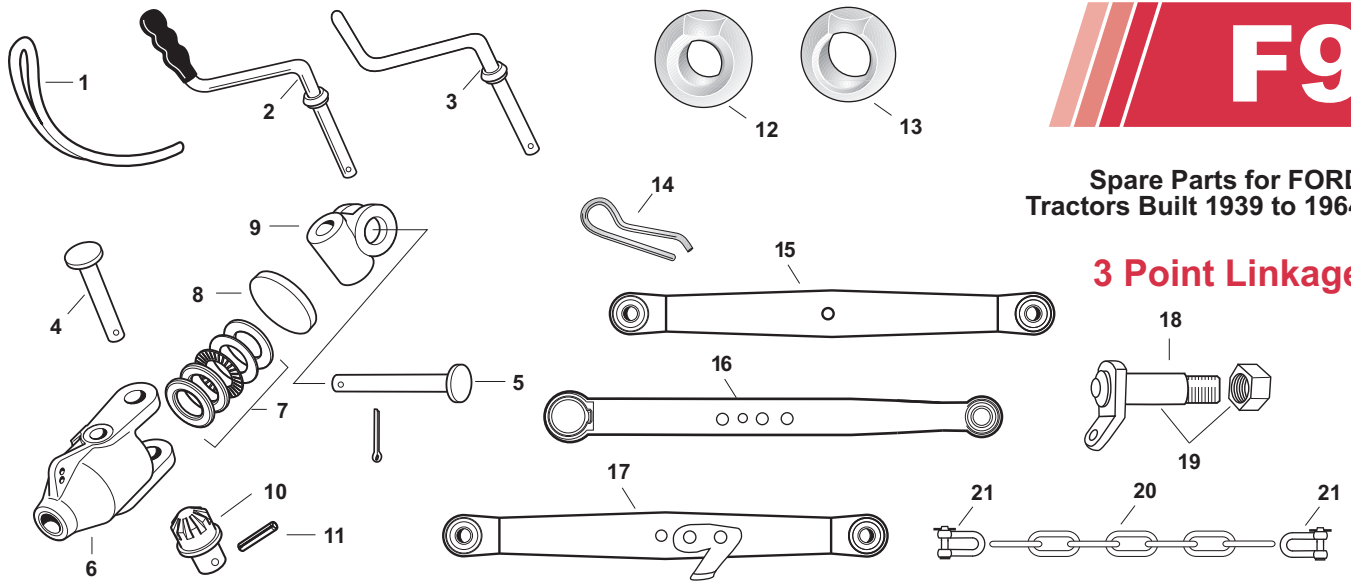

Spare Parts for FORD Tractors Built 1939 to 1964

3 Point Linkage

SPAREX No.	DESCRIPTION	EQUIVALENT	TRACTOR MODEL
1	S.00536 Retaining Clip		9N, 2N, 8N, NAA, Jubilee, 600, 700, 800, 900, 601, 701, 801, 901, 2000, 4000, Dexta, Super Dexta
2	S.65798 Handle	C5NN594E	9N, 2N, 8N, NAA, Jubilee, 600, 700, 800, 900, 601, 701, 801, 901, 2000, 4000, Dexta, Super Dexta
3	S.00225 Handle	957E594	9N, 2N, 8N, NAA, Jubilee, 600, 700, 800, 900, 601, 701, 801, 901, 2000, 4000, Dexta, Super Dexta
4	S.01640 Pin (5/8" X 2 15/16" Usable Lgth)	E27N995282	9N, 2N, 8N, NAA, Jubilee, 600, 700, 800, 900, 601, 701, 801, 901, 2000, 4000, Dexta, Super Dexta, Fordson Major, Power Major, Super Major
5	S.61556 Pin (5/8" X 3 1/2" Usable Lgth)		9N, 2N, 8N, NAA, Jubilee, 600, 700, 800, 900, 601, 701, 801, 901, 2000, 4000, Dexta, Super Dexta, Fordson Major, Power Major, Super Major
6	S.00541 Leveling Box Housing	C5NN565C	9N, 2N, 8N, NAA, Jubilee, 600, 700, 800, 900, 601, 701, 801, 901, 2000, 4000, Dexta, Super Dexta
7	S.00537 Leveling Box Bearing	957E554B	9N, 2N, 8N, NAA, Jubilee, 600, 700, 800, 900, 601, 701, 801, 901, 2000, 4000, Dexta, Super Dexta
8	S.00538 Core Plug	74127S	9N, 2N, 8N, NAA, Jubilee, 600, 700, 800, 900, 601, 701, 801, 901, 2000, 4000, Dexta, Super Dexta
9	S.01796 Knuckle	957E556	9N, 2N, 8N, NAA, Jubilee, 600, 700, 800, 900, 601, 701, 801, 901, 2000, 4000, Dexta, Super Dexta, Fordson Major, Power Major, Super Major
10	S.03213 Gear	C7NN568C	9N, 2N, 8N, NAA, Jubilee, 600, 700, 800, 900, 601, 701, 801, 901, 2000, 4000, Dexta, Super Dexta
11	S.01115 Roll Pin (3/16" x 3/4")	305061S2	9N, 2N, 8N, NAA, Jubilee, 600, 700, 800, 900, 601, 701, 801, 901, 2000, 4000, Dexta, Super Dexta
12	S.01728 Ball - Cat. I		Dexta, Super Dexta (Fits S.15177 Arm Only)
13	S.01729 Ball - Cat. II		Dexta, Super Dexta (Fits S.15177 Arm Only)
14	S.01730 Retaining Clip		Dexta, Super Dexta (Fits S.15177 Arm Only)
15	S.60450 Lift Arm - RH & LH	9N555B	9N, 2N, 8N, NAA, Jubilee
16	S.15177 Lift Arm - RH & LH (Dual Category)	960E555	Dexta, Super Dexta (Replacement - Not Original Cat 1 or 2 Ball & Clip not included)
17	S.61415 Lift Arm - RH	D0NN555D	600, 700, 800, 900, 601, 701, 801, 901, 2000, 4000
17	S.61416 Lift Arm - LH	D0NN555C	600, 700, 800, 900, 601, 701, 801, 901, 2000, 4000
18	S.60158 Eyelet	NCB660A	9N, 2N, 8N, NAA, Jubilee
19	S.61019 Eyelet with Nut	NCB660A	9N, 2N, 8N, NAA, Jubilee
20	S.00066 Check Chain (Chain Only)		9N, 2N, 8N, NAA, Jubilee, 600, 700, 800, 900, 601, 701, 801, 901, 2000, 4000
21	S.01412 Clevis (5/16" Pin)	APN582A FP165	Same as Above

Please see Index for alternative O.E. part numbers.

These parts are Sparex parts and are not manufactured by the Original Equipment Manufacturer. Original Equipment Manufacturer names, part numbers and descriptions are quoted for reference purposes only.