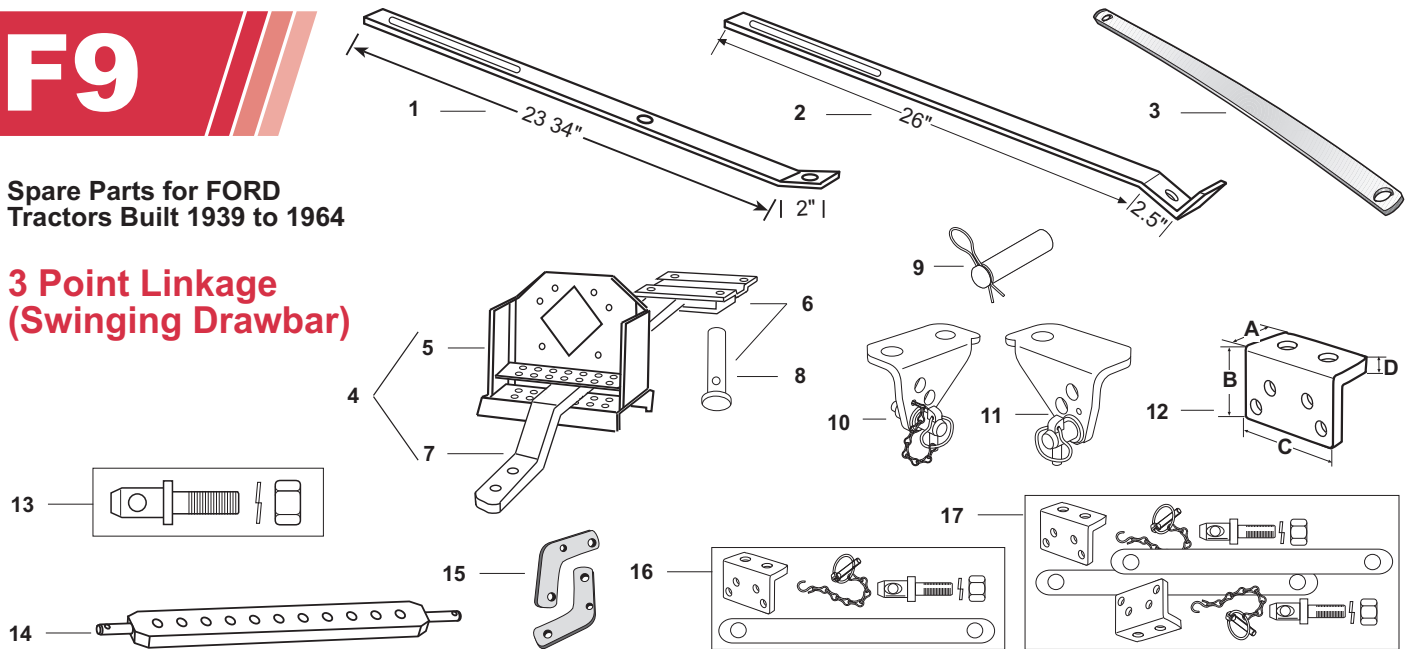

WE ARE NOT RESPONSIBLE FOR MIS-PRINTS OR PRICE CHANGES

Spare Parts for FORD Tractors Built 1939 to 1964

3 Point Linkage (Swinging Drawbar)

SPAREX No.	DESCRIPTION	EQUIVALENT	TRACTOR MODEL
1	S.60455 Stay Strap - Lower	9N5375	9N, 2N, 8N, NAA, Jubilee, 600, 700, 800, 900, 601, 701, 801, 901, 2000, 4000, Dexta, Super Dexta
2	S.60460 Stay Strap - Upper	9N5374	9N, 2N, 8N, NAA, Jubilee, 600, 700, 800, 900, 601, 701, 801, 901, 2000, 4000, Dexta, Super Dexta
3	S.00177 Stabilizer Bar	230042	9N, 2N, 8N, NAA, Jubilee, 600, 800, 601, 801, 2000, 4000 (Except Rowcrop)
4	S.60270 Swinging Drawbar Kit		8N, NAA, Jubilee, 600, 601, 2000 (Except Rowcrop)
4	S.60597 Swinging Drawbar Kit		800, 801, 4000 (Except Rowcrop)
5	S.60272 Hanger	NCA809A	8N, NAA, Jubilee, 600, 601, 2000 (Except Rowcrop)
5	S.60596 Hanger	NDA809A	800, 801, 4000 (Except Rowcrop)
6	S.61371 Clevis Assembly with Pin	NCA803B	8N, NAA, Jubilee, 600, 800, 601, 801, 2000, 4000 (Except Rowcrop)
7	S.60271 Drawbar	C0NN805F	8N, NAA, Jubilee, 600, 800, 601, 801, 2000, 4000 (Except Rowcrop)
8	S.61317 Drawbar Pin & Clip (Aftermarket Style)		S.60270 & S.60597
9	S.17726 Drawbar Pin & Clip (Original Style)	CBPN804A	NAA, Jubilee, 600, 700, 800, 900, 601, 701, 801, 901, 2000, 4000
10	S.00160 Stabilizer Bracket w/ Pin - LH	C5NN928D	9N, 2N, 8N, NAA, Jubilee, 600, 800, 601, 801, 2000, 4000, Dexta, Super Dexta (Except Rowcrop)
11	S.00161 Stabilizer Bracket w/ Pin - RH	C5NN928D	9N, 2N, 8N, NAA, Jubilee, 600, 800, 601, 801, 2000, 4000, Dexta, Super Dexta (Except Rowcrop)
12	S.42816 Stabilizer Bracket A=2 1/2", B=3 1/2", C=6 11/16, D=25/64"	231254	9N, 2N, 8N, NAA, Jubilee, 600, 700, 800, 601, 701, 801, 2000, 4000 (Except Rowcrop), Dexta, Super Dexta
13	S.00169 Stabilizer Pin	C5NNA889A	9N, 2N, 8N, NAA, Jubilee, 600, 800, 601, 801, 2000, 4000 (Except Rowcrop), Dexta, Super Dexta
14	S.00121C Drawbar - Cat 1	9N5182A	9N, 2N, 8N, 600, 700, 800, 900, 601, 701, 801, 901, 2000, 4000, Dexta, Super Dexta
15	S.66512 Check Chain Anchor - RH	957E596	9N, 2N, 8N, NAA, Jubilee, 600, 800, 601, 801, 2000, 4000 (Except Rowcrop), Dexta, Super Dexta
15	S.66511 Check Chain Anchor - LH	957E597	9N, 2N, 8N, NAA, Jubilee, 600, 800, 601, 801, 2000, 4000 (Except Rowcrop), Dexta, Super Dexta
16	S.42842 Stabilizer Kit - 1 Side		9N, 2N, 8N, NAA, 600, 800, 601, 801, 2000, 4000 (Except Rowcrop)
17	S.42841 Complete Stabilizer Kit - 2 Sides		9N, 2N, 8N, NAA, 600, 800, 601, 801, 2000, 4000 (Except Rowcrop)