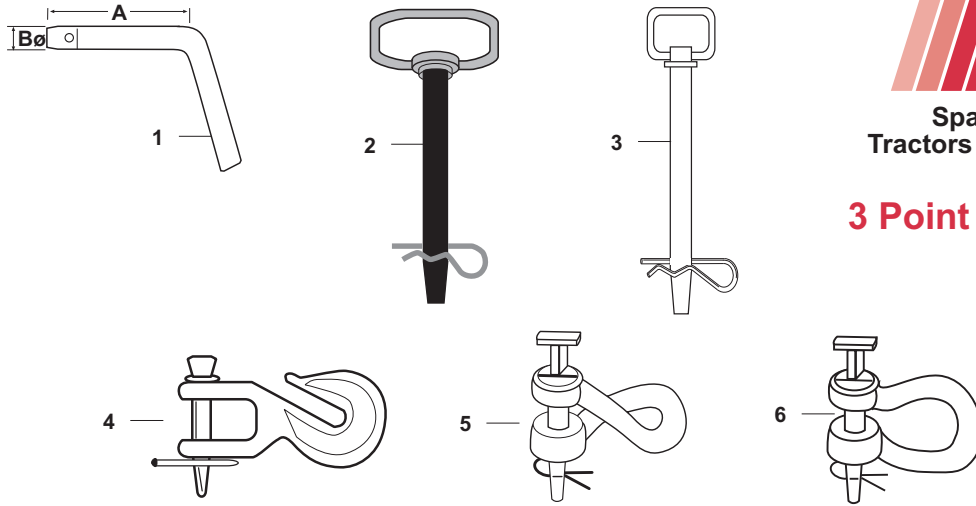

3 Point Linkage Pins

SPAREX No.	DESCRIPTION	EQUIVALENT	TRACTOR MODEL
1	S.52096 Bent Hitch Pin - A=3", B=1/2"		
1	S.52097 Bent Hitch Pin - A=3", B=5/8"		
1	S.52098 Bent Hitch Pin - A=3 1/2", B=3/4"		
2	S.52080 Red Handle Hitch Pins - 1/2"ø x 3 5/8"		
2	S.52081 Red Handle Hitch Pins - 5/8"ø x 4"		
2	S.52082 Red Handle Hitch Pins - 5/8"ø x 5 1/2"		
2	S.52083 Red Handle Hitch Pins - 3/4"ø x 4"		
2	S.52084 Red Handle Hitch Pins - 3/4"ø x 6 1/2"		
2	S.52085 Red Handle Hitch Pins - 7/8"ø x 6 1/2"		
2	S.52086 Red Handle Hitch Pins - 1"ø x 7 1/2"		
2	S.52087 Red Handle Hitch Pins - 1 1/8"ø x 8 1/2"		
2	S.52088 Red Handle Hitch Pins - 1 1/4"ø x 8 1/2"		
2	S.52089 Red Handle Hitch Pins - 1 1/2"ø x 8 1/2"		
3	S.52093 Hitch Pins - Economy - 1/2"ø x 4 1/4"		
3	S.52094 Hitch Pins - Economy - 5/8"ø x 4 1/4"		
3	S.52095 Hitch Pins - Economy - 5/8"ø x 6 1/4"		
3	S.03015 Hitch Pins - Economy - 3/4"ø x 4 1/4"		
3	S.03013 Hitch Pins - Economy - 3/4"ø x 6 1/4"		
3	S.03014 Hitch Pins - Economy - 7/8"ø x 6 1/4"		
3	S.15165 Hitch Pins - Economy - 1"ø x 6 1/4"		
3	S.15201 Hitch Pins - Economy - 1"ø x 7 1/4"		
3	S.15167 Hitch Pins - Economy - 1 1/8"ø x 6 1/4"		
3	S.15169 Hitch Pins - Economy - 1 1/4"ø x 6 1/4"		
4	S.52090 Drawbar Hook - Includes 3/4" T-Pin		Drawbars up to 1 1/4" Thick
5	S.61369 Clevis - Twist - 5/8" Pin, 3/4" Clevis		
5	S.52657 Clevis - Twist - 3/4" Pin, 7/8" Clevis		
6	S.52656 Clevis - Straight - 3/4" Pin, 7/8" Clevis		

Please see Index for alternative O.E. part numbers.

These parts are Sparex parts and are not manufactured by the Original Equipment Manufacturer. Original Equipment Manufacturer names, part numbers and descriptions are quoted for reference purposes only.